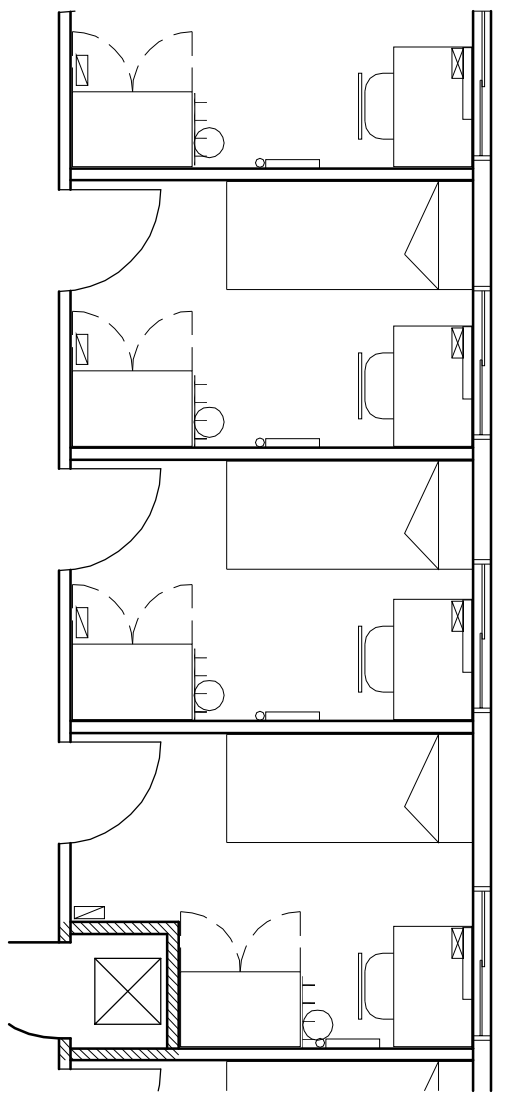

102

2 TYP. ROOMS
SCALE: N.T.S.

1 49 PERSON DORM
SCALE: N.T.S.

3 TYP. WASHCAR
SCALE: N.T.S.

		Client:	GNS Industrial Trailer Services Ltd.	Project:	49 PERSON DORM	Drawn By:	Branko L.	Drawing:
		Date:	September 7, 2010	Drawing:	MAIN FLOOR PLAN	Checked By:	Howard B.	
		File:	TYPICAL UNITS			Scale:	AS SHOWN	Dimensions:
							INCHES	

A-1