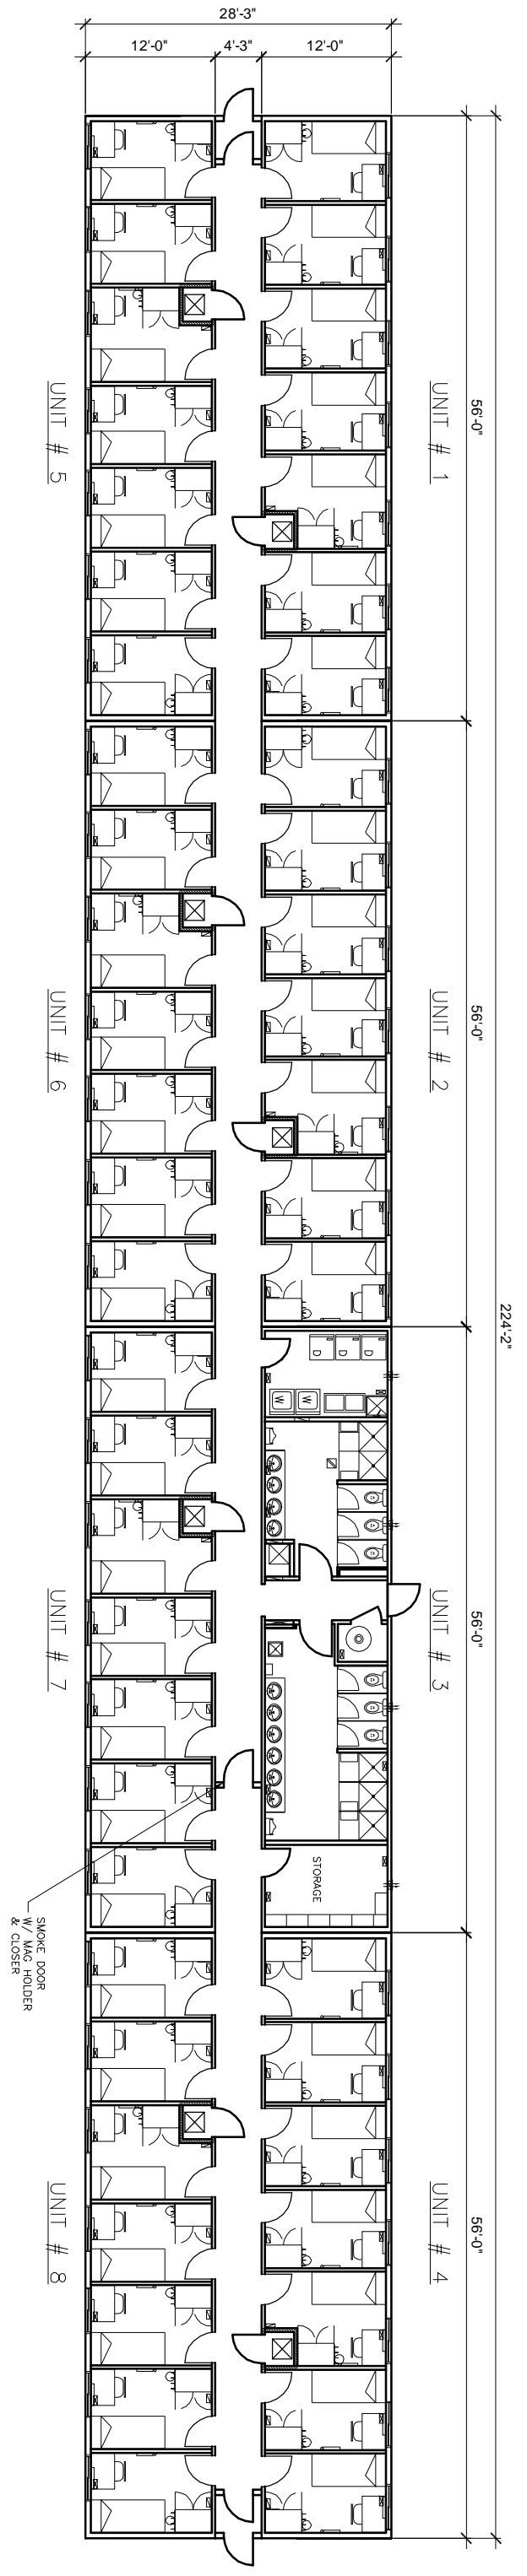

102

2 TYP. ROOMS
SCALE: N.T.S.

1 49 PERSON DORM
SCALE: N.T.S.

3 TYP. WASHCAR
SCALE: N.T.S.

		Client:	GNS Industrial Trailer Services Ltd.	Project:	49 PERSON DORM	Drawn By:	Branko L.	Drawing:
		Date:	September 7, 2010	Drawing:	MAIN FLOOR PLAN	Checked By:	Howard B.	
		File:	TYPICAL UNITS			Scale:	AS SHOWN	Dimensions:
							INCHES	

A-1