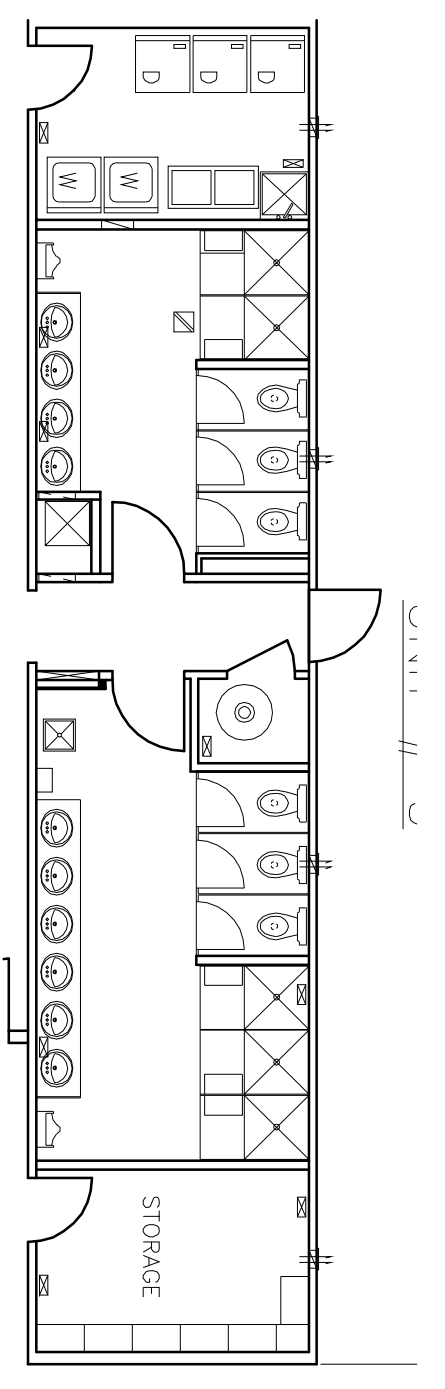

102

2 TYP. ROOMS
SCALE: N.T.S.

1 49 PERSON DORM
SCALE: N.T.S.

3 TYP. WASHCAR
SCALE: N.T.S.

		Client:	GNS Industrial Trailer Services Ltd.	Project:	49 PERSON DORM	Drawn By:	Branko L.	Drawing:
		Date:	September 7, 2010	Drawing:	MAIN FLOOR PLAN	Checked By:	Howard B.	
		File:	TYPICAL UNITS			Scale:	AS SHOWN	Dimensions:
							INCHES	

A-1