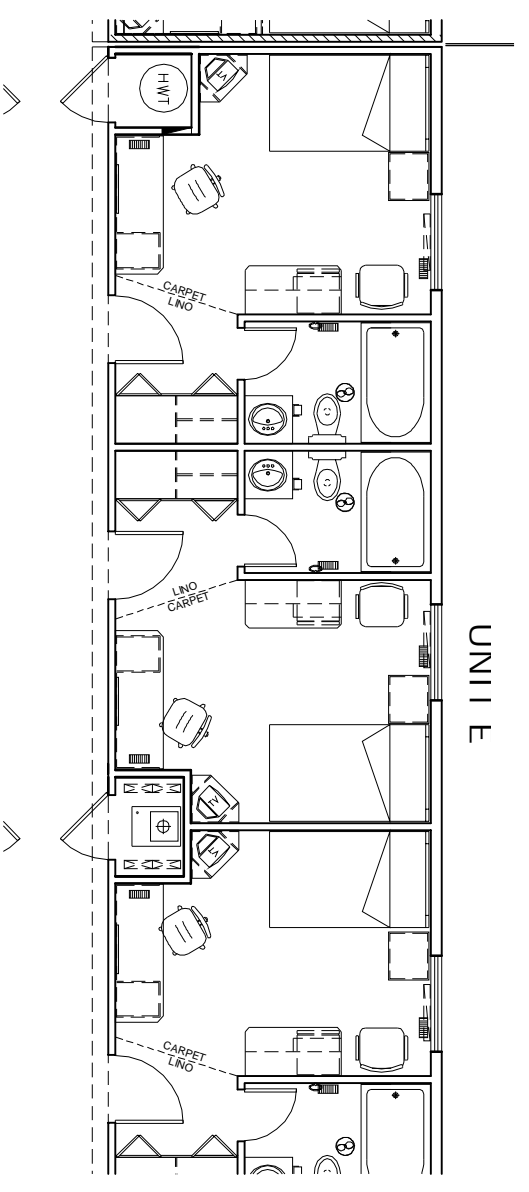

1 30 PERSON V.I.P. DORM
SCALE: N.T.S.

2 TYP. ROOMS
SCALE: N.T.S.

2 TYP. EXEC. ROOMS
SCALE: N.T.S.

Client:	GNS Industrial Trailer Services Ltd.	Project:	30 PERSON V.I.P. DORM	Drawn By:	Branko L.	Drawing:	A-1
Date:	November 24, 2010	Drawing:	MAIN FLOOR PLAN	Checked By:	Howard B.	Scale:	AS SHOWN
File:	TYPICAL UNITS			Dimensions:	INCHES		