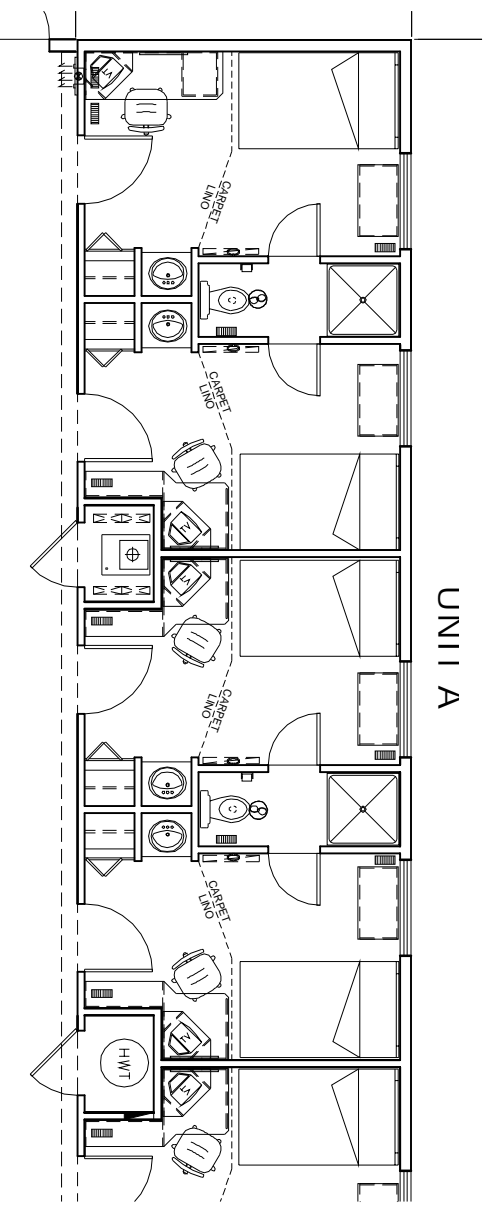

1 30 PERSON V.I.P. DORM
SCALE: N.T.S.

2 TYP. ROOMS
SCALE: N.T.S.

2 TYP. EXEC. ROOMS
SCALE: N.T.S.

Client:	GNS Industrial Trailer Services Ltd.	Project:	30 PERSON V.I.P. DORM	Drawn By:	Branko L.	Drawing:	A-1
Date:	November 24, 2010	Drawing:	MAIN FLOOR PLAN	Checked By:	Howard B.	Scale:	AS SHOWN
File:	TYPICAL UNITS			Dimensions:	INCHES		